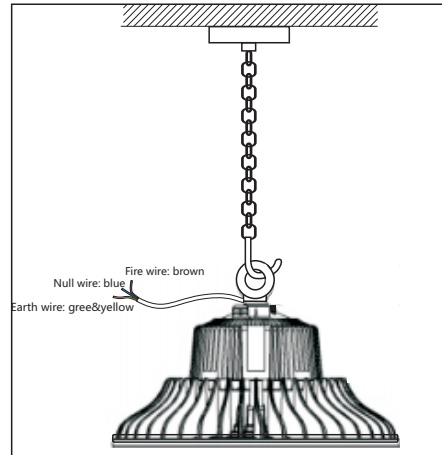

Step2: Suspend the UFO highbay to make sure it does not slip off the hook. Wiring and double insulating the cables after lamp is well fixed (L-Brown, N-Blue, E-Yellow/Green).

Step2