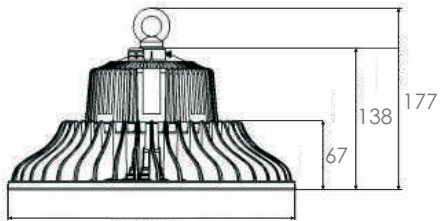

Hook Installation

Hook connector ensures convenient and firm installation.

Dimension

280mm
NS-UHBL-60

280mm
NS-UHBL-80

366mm
NS-UHBL-120

366mm
NS-UHBL-150

366mm
NS-UHBL-200