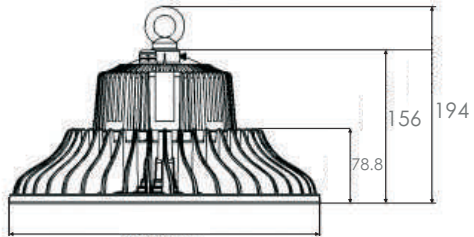

Hook Installation

Hook connector ensures convenient and firm installation.

Dimension

280mm
NS-UHBL-60

280mm
NS-UHBL-80

366mm
NS-UHBL-120

366mm
NS-UHBL-150

366mm
NS-UHBL-200