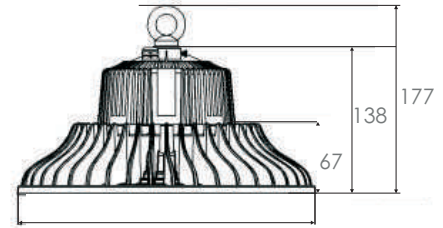

Large Chip Size, Anti-sulfide processing, Stable Lighting Performance, Long Lifespan, with LM80.

Junk ring

Waterproof ring

Reflect ring

UFO Unique Design, IP65 Protection

Double layers silicone pad and yellow metal plate to make sure the lamp IP65 grade.

Hook Installation

Hook connector ensures convenient and firm installation.

Dimension

280mm
NS-UHBL-60

280mm
NS-UHBL-80

366mm
NS-UHBL-120

366mm
NS-UHBL-150

366mm
NS-UHBL-200