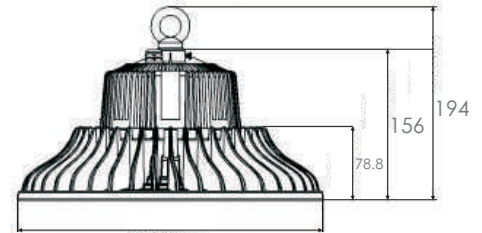

Hook Installation

Hook connector ensures convenient and firm installation.

Dimension

280mm
NS-UHBL-60

280mm
NS-UHBL-80

366mm
NS-UHBL-120

366mm
NS-UHBL-150

366mm
NS-UHBL-200