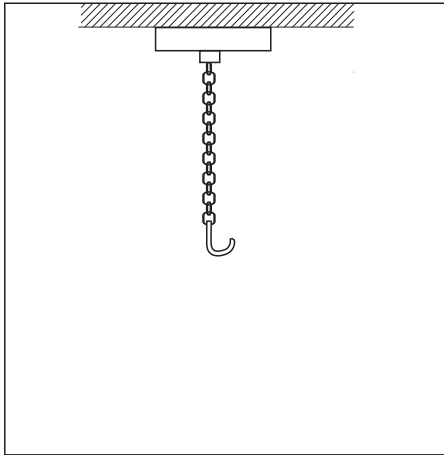

Item code	3m	4m	5m
NS-UHBL-60	270-290	145-165	94-114
NS-UHBL-80	350-390	196-216	118-138
NS-UHBL-120	560-600	300-340	200-220
NS-UHBL-150	690-730	370-410	250-270
NS-UHBL-200	910-970	510-550	330-350

Item code	Beam Angle
NS-UHBL-60	120
NS-UHBL-80	120
NS-UHBL-120	120
NS-UHBL-150	120
NS-UHBL-200	120

Installation

Step1: Pre install the hook.

step1

Step2: Suspend the UFO highbay to make sure it does not slip off the hook. Wiring and double insulating the cables after lamp is well fixed (L-Brown, N-Blue, E-Yellow/Green).