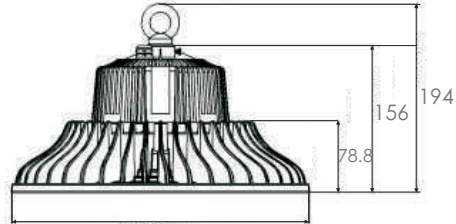

Hook Installation

Hook connector ensures convenient and firm installation.

Dimension

280mm
NS-UHBL-60

280mm
NS-UHBL-80

366mm
NS-UHBL-120

366mm
NS-UHBL-150

366mm
NS-UHBL-200