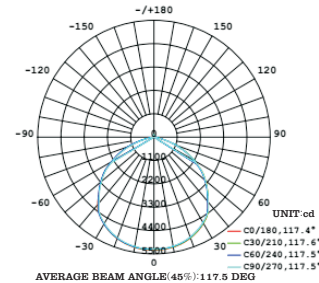

- Factory
- Warehouse
- Logistics Distribution Centre
- Stadium
- Gas station
- Supermarket
- Exhibition
- Mine

Data Sheet

Item code	Input Voltage	Power	Working	PF	Luminous Flux	Luminous Efficiency	CRI	THD
NS-UHBL-60	NS-UHBL-60 100-240V/100-277V	60W	DC30-40V	0.95	6600-7200LM	110-120LM/W	>80	<15%
NS-UHBL-80	NSUFO-80W 100-240V/100-277V	80W	DC30-40V	0.95	8800-9600LM	110-120LM/W	>80	<15%
NS-UHBL-120	NSUFO-120W 100-240V/100-277V	120W	DC30-40V	0.95	13800-15000LM	115-125LM/W	>80	<15%
NS-UHBL-150	NSUFO-150W 100-240V/100-277V	150W	DC30-40V	0.95	17250-18750LM	115-125LM/W	>80	<15%
NS-UHBL-200	NSUFO-200W 100-240V/100-277V	200W	DC30-40V	0.95	23000-25000LM	115-125LM/W	>80	<15%

Item code	3m	4m	5m
NS-UHBL-60	270-290	145-165	94-114
NS-UHBL-80	350-390	196-216	118-138
NS-UHBL-120	560-600	300-340	200-220
NS-UHBL-150	690-730	370-410	250-270
NS-UHBL-200	910-970	510-550	330-350

Item code	Beam Angle
NS-UHBL-60	120
NS-UHBL-80	120
NS-UHBL-120	120
NS-UHBL-150	120
NS-UHBL-200	120